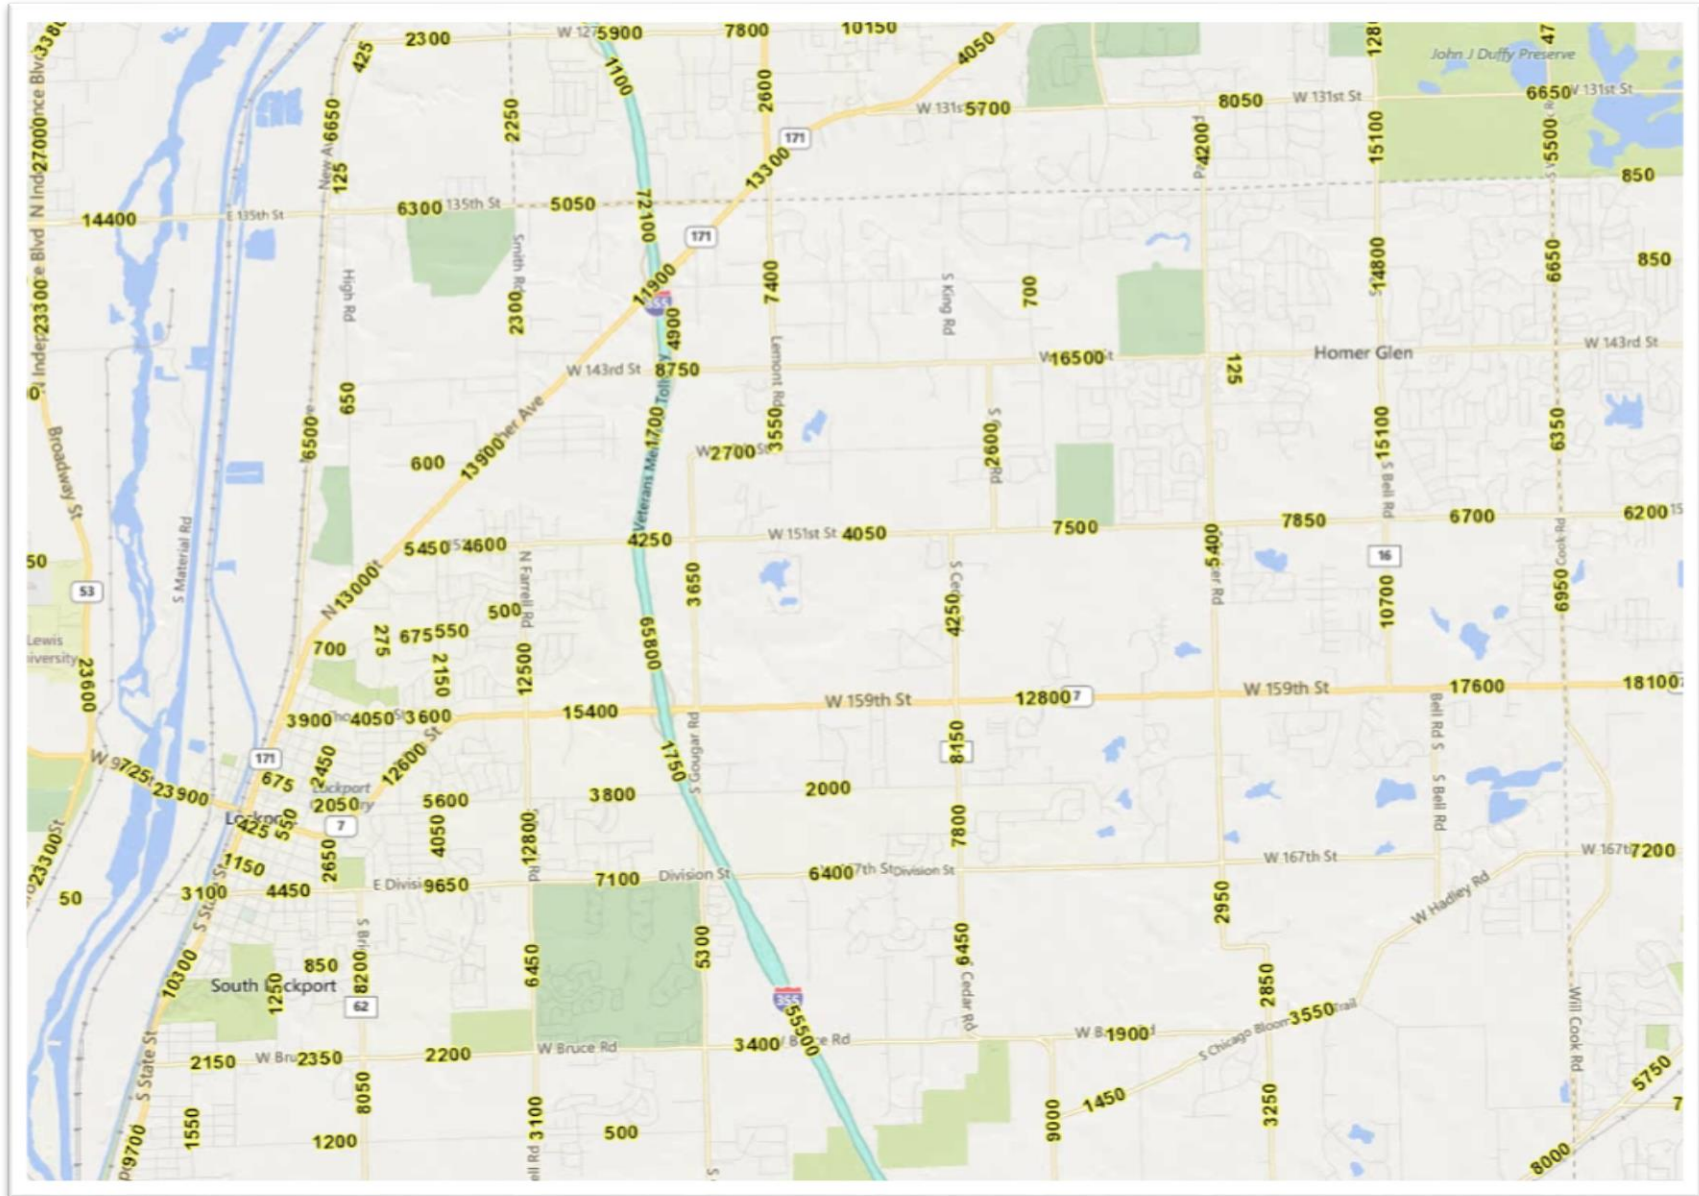

City of Lockport – Average Daily Traffic Volumes

Illinois Department of Transportation, May 2017